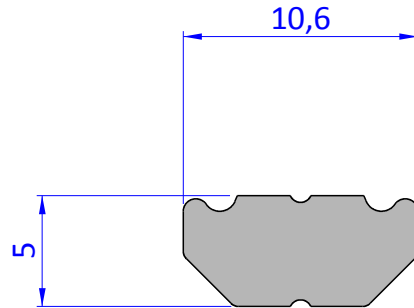

THE PROPERTY OF THE DRAWING IS ESTABLISHED BY LAW. IT IS FORBIDDEN TO PRODUCE OR SHOW IT TO THIRD PART. WITHOUT A WRITTEN AGREEMENT.

Item	Name	Q.ty
1	GWP.5U	1

Format A4 UNI 936-76					DESIGNED FROM <b>FP SERVICES</b>	REVIEW A / 23
	GENERAL TOLERANCE UNI - ISO 2768 CLASSE f	DESCRIPTION CA.GWP.5U	DATE 12/10/2018	WEIGHT 0,005kg	CODE CA.GWP.5U	