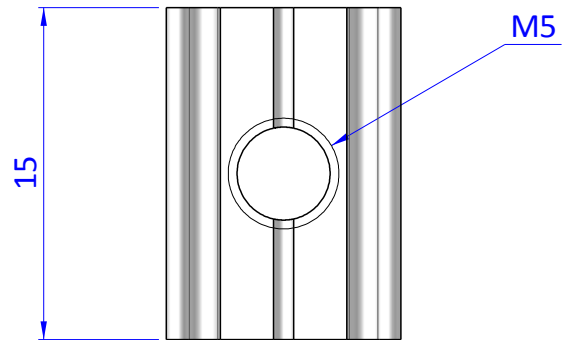

THE PROPERTY OF THE DRAWING IS ESTABLISHED BY LAW. IT IS FORBIDDEN TO PRODUCE OR SHOW IT TO THIRD PART. WITHOUT A WRITTEN AGREEMENT.

Item	Name	Q.ty
1	GWP.5U	1

Format A4 UNI 936-76					DESIGNED FROM <b>FP SERVICES</b>	REVIEW A / 23
	GENERAL TOLERANCE UNI - ISO 2768 CLASSE f	DESCRIPTION CA.GWP.5U	DATE 12/10/2018	WEIGHT 0,005kg	CODE CA.GWP.5U	